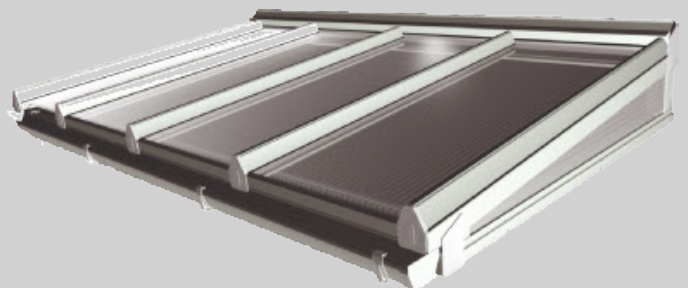

HENDERSON

GARAGE DOORS

Car Ports &
External Canopies

Carports and External Canopies

The Henderson external carport system has been chosen for its strength, design and durability to give a trouble free easy maintenance product. Manufactured from PVC and aluminium extrusions in a choice of colours, the system has the ability to incorporate various types of roof glazing from 16mm to 35mm polycarbonate as well as glass. Installed by our own professional fitting teams to exacting standards you can be sure of a product that will last and serve you well.

- Carports
- Canopies
- Shelters
- Storage
- Walk Ways
- Sun Awnings
- Smoking Areas

Protects against UV
as well as the elements

Standard Structures Include:
White Finish
16mm Polycarbonate
Guttering
Aluminium Support Legs

Roofs are manufactured to allow an additional snow loading of 60KG/m when glazed. With a maximum bar deflection of 35mm

Glazing Options:

Glass
16mm Poly
25mm Poly
35mm Poly
Clear Bronze Opal Solar
Reflect