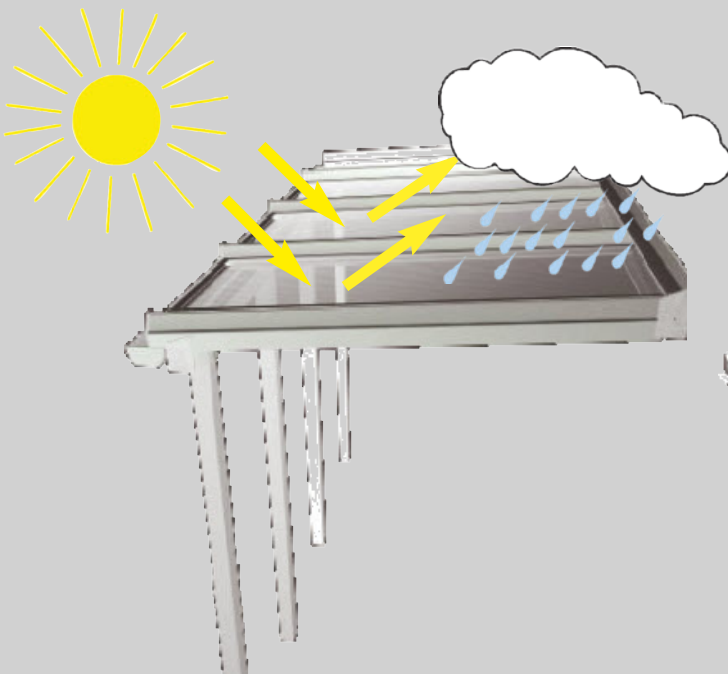

HENDERSON

GARAGE DOORS

Car Ports &
External Canopies

Carports and External Canopies

The Henderson external carport system has been chosen for its strength, design and durability to give a trouble free easy maintenance product. Manufactured from PVC and aluminium extrusions in a choice of colours, the system has the ability to incorporate various types of roof glazing from 16mm to 35mm polycarbonate as well as glass. Installed by our own professional fitting teams to exacting standards you can be sure of a product that will last and serve you well.

- Carports
- Canopies
- Shelters
- Storage
- Walk Ways
- Sun Awnings
- Smoking Areas

Protects against UV
as well as the elements

Standard Structures Include:
White Finish
16mm Polycarbonate
Guttering
Aluminium Support Legs

Roofs are manufactured to allow an additional snow loading of 60KG/m when glazed. With a maximum bar deflection of 35mm

Glazing Options:

Glass
16mm Poly
25mm Poly
35mm Poly
Clear Bronze Opal Solar
Reflect