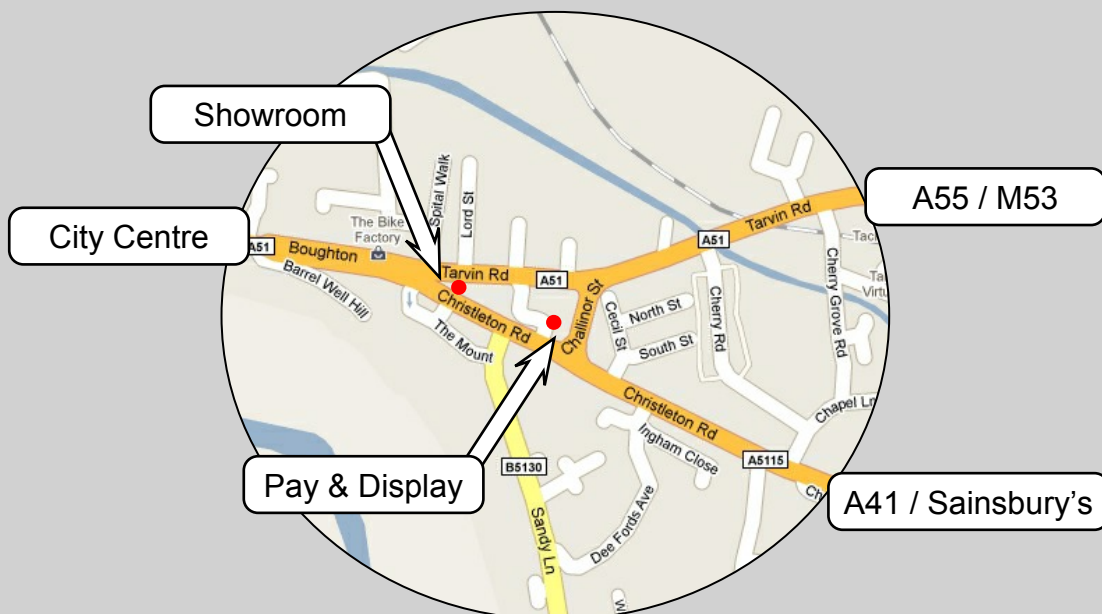

1 - 3 Christleton Road Chester CH3 5UF
Email: sales@hendersonchester.co.uk
Web: www.hendersonchester.co.uk.