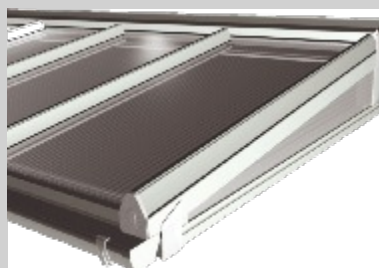

# Carports and External Canopies

The Henderson external carport system has been chosen for its strength, design and durability to give a trouble free easy maintenance product. Manufactured from PVC and aluminium extrusions in a choice of colours, the system has the ability to incorporate various types of roof glazing from 16mm to 35mm poly carbonate as well as glass. Installed by our own professional fitting teams to exacting standards, you can be sure of a product that will last and serve you well.

Carports  
Canopies  
Shelters  
Storage  
Walk Ways  
Sun Awnings  
Smoking Areas  
Covered Play Areas

Our standard structure consists of a white finish with 16mm poly carbonate roof panels, white aluminium support legs with mounting plates and matching white guttering. A site survey will always be carried out to ensure the correct roof is specified, with any additional options added if required to provide the best solution for each application.

Roofs are manufactured to allow an additional snow loading of 60Kg/m when glazed. With a maximum bar deflection of 35 mm.

Front support rail in extruded aluminium with attachments for guttering. Various dimensions depending on roof load.

A mounting back plate ensures the unit can be mounted to most substructures

Choice of poly carbonate with a solar reflective option.

Unusual mounting and angles are possible.

Once installed the roof will provide protection from the elements as well as U.V. with the appropriate finish.